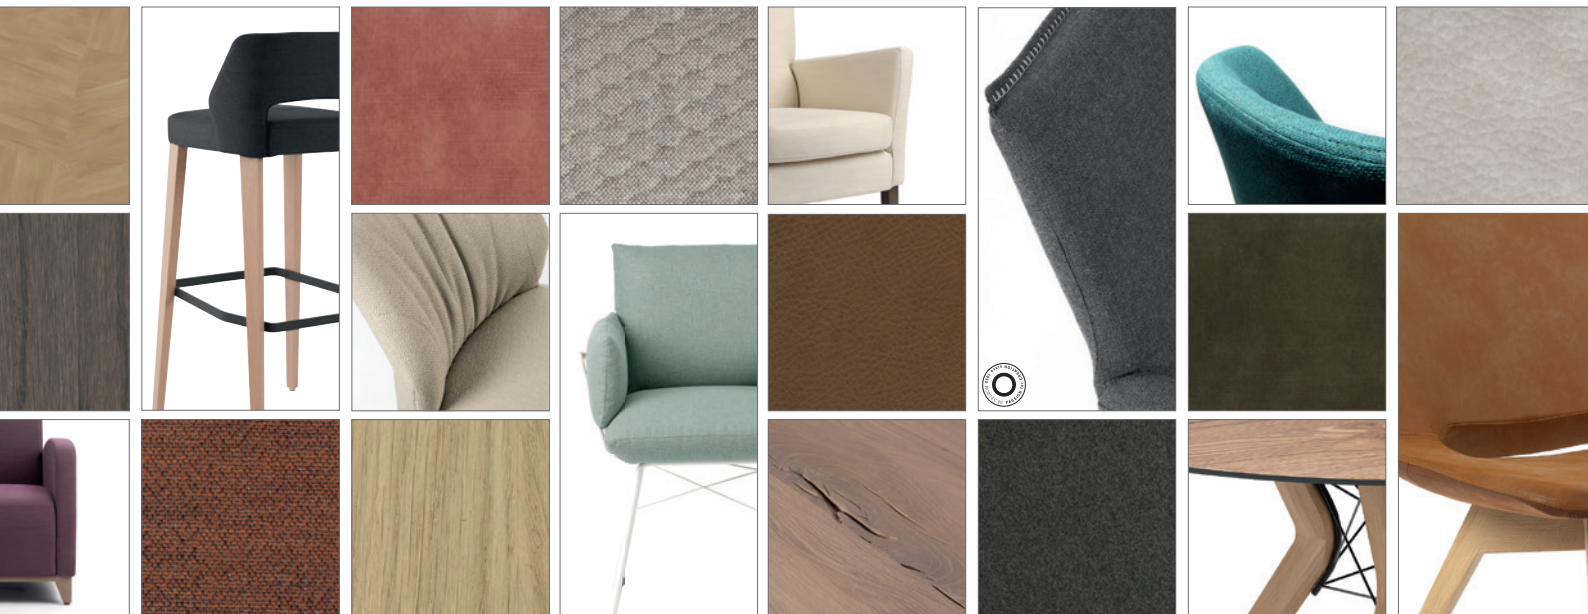

retail

mobitec

SINCE 1990

collection & finishings '19

EN FR NL DE

COLLECTION & FINISHINGS

«RETAIL» Collection:

open retail collection:	11 - 29
x'clusive retail collections:	31 - 62
finishings:	65 - 105