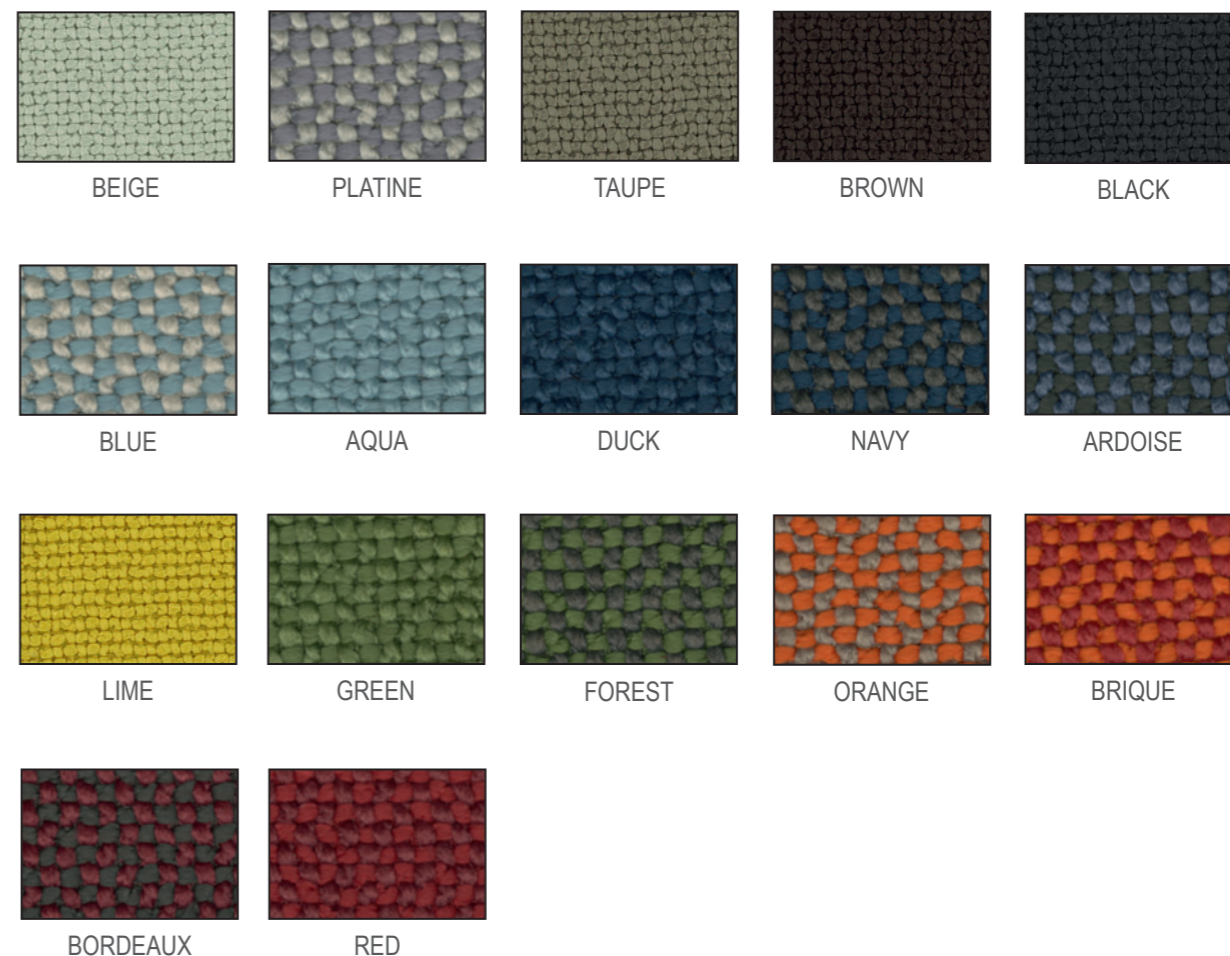

* CO cotton / coton / katoen / Baumwolle	PL polyester
LI linnen / lin / Leinen	WO wool / laine / wol / Wolle
PA polyamid / polyamide	PU polyurethan / polyurethane polyurethaan
PP polypropylen / polypropylène	PC polyacryl
AF other fibers / autres fibres andere vezels / andere Fasern	VI viscose
AC acrylic / acrylique / acryl / Acryl