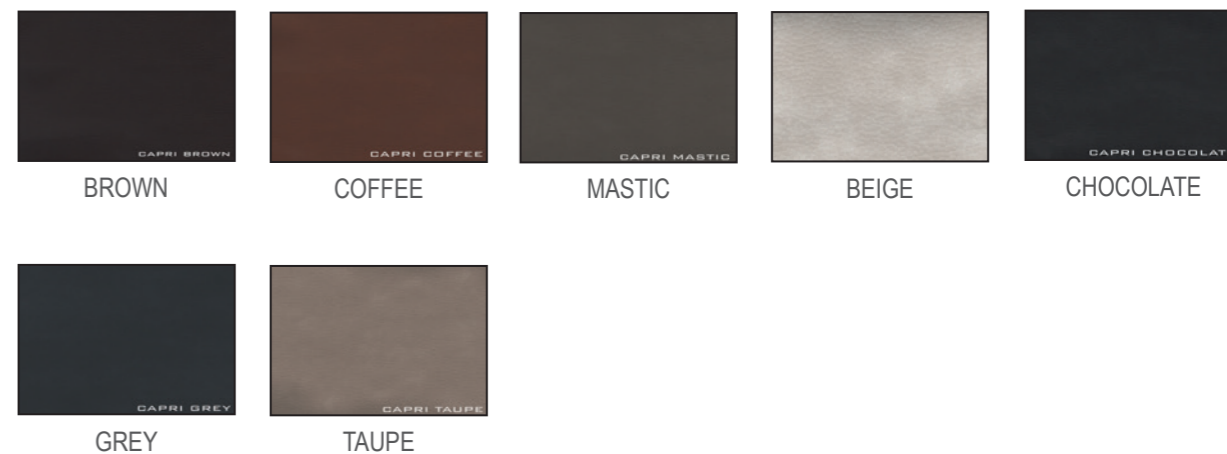

* CO cotton / coton / katoen / Baumwolle	PL polyester
LI linnen / lin / Leinen	WO wool / laine / wol / Wolle
PA polyamid / polyamide	PU polyurethan / polyurethane polyurethaan
PP polypropylen / polypropylène	PC polyacryl
AF other fibers / autres fibres andere vezels / andere Fasern	VI viscose
AC acrylic / acrylique / acryl / Acryl