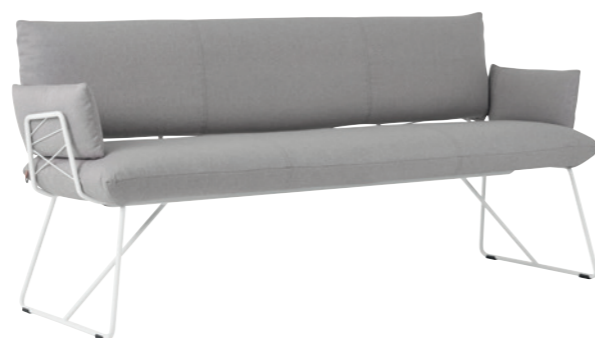

melbourne h76

nevada°

nevada h76

mobitec
x'clusive collection
chairs

cosy h47 pm -a

cosy h47 pm +a

cosy 160/180/200cm pm -a

cosy 160/180/200cm pm +a