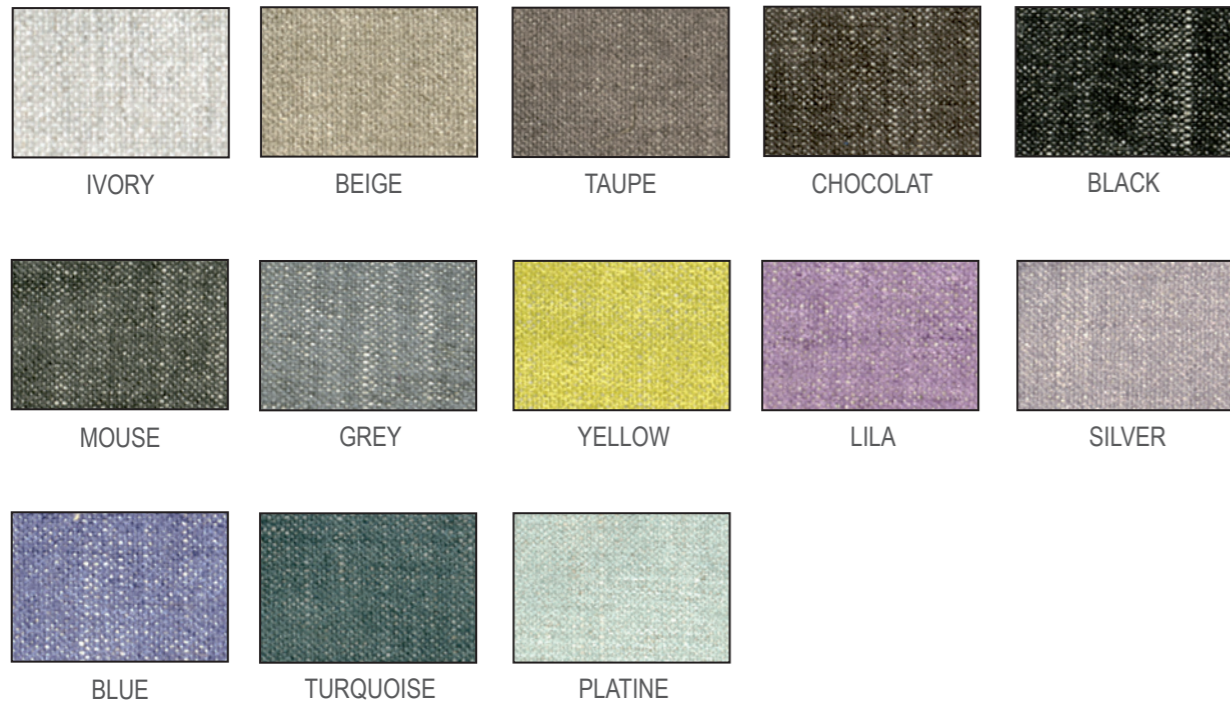

* CO cotton / coton / katoen / Baumwolle	PL polyester
LI linnen / lin / Leinen	WO wool / laine / wol / Wolle
PA polyamid / polyamide	PU polyurethan / polyurethane polyurethaan
PP polypropylen / polypropylène	PC polyacryl
AF other fibers / autres fibres andere vezels / andere Fasern	VI viscose
AC acrylic / acrylique / acryl / Acryl